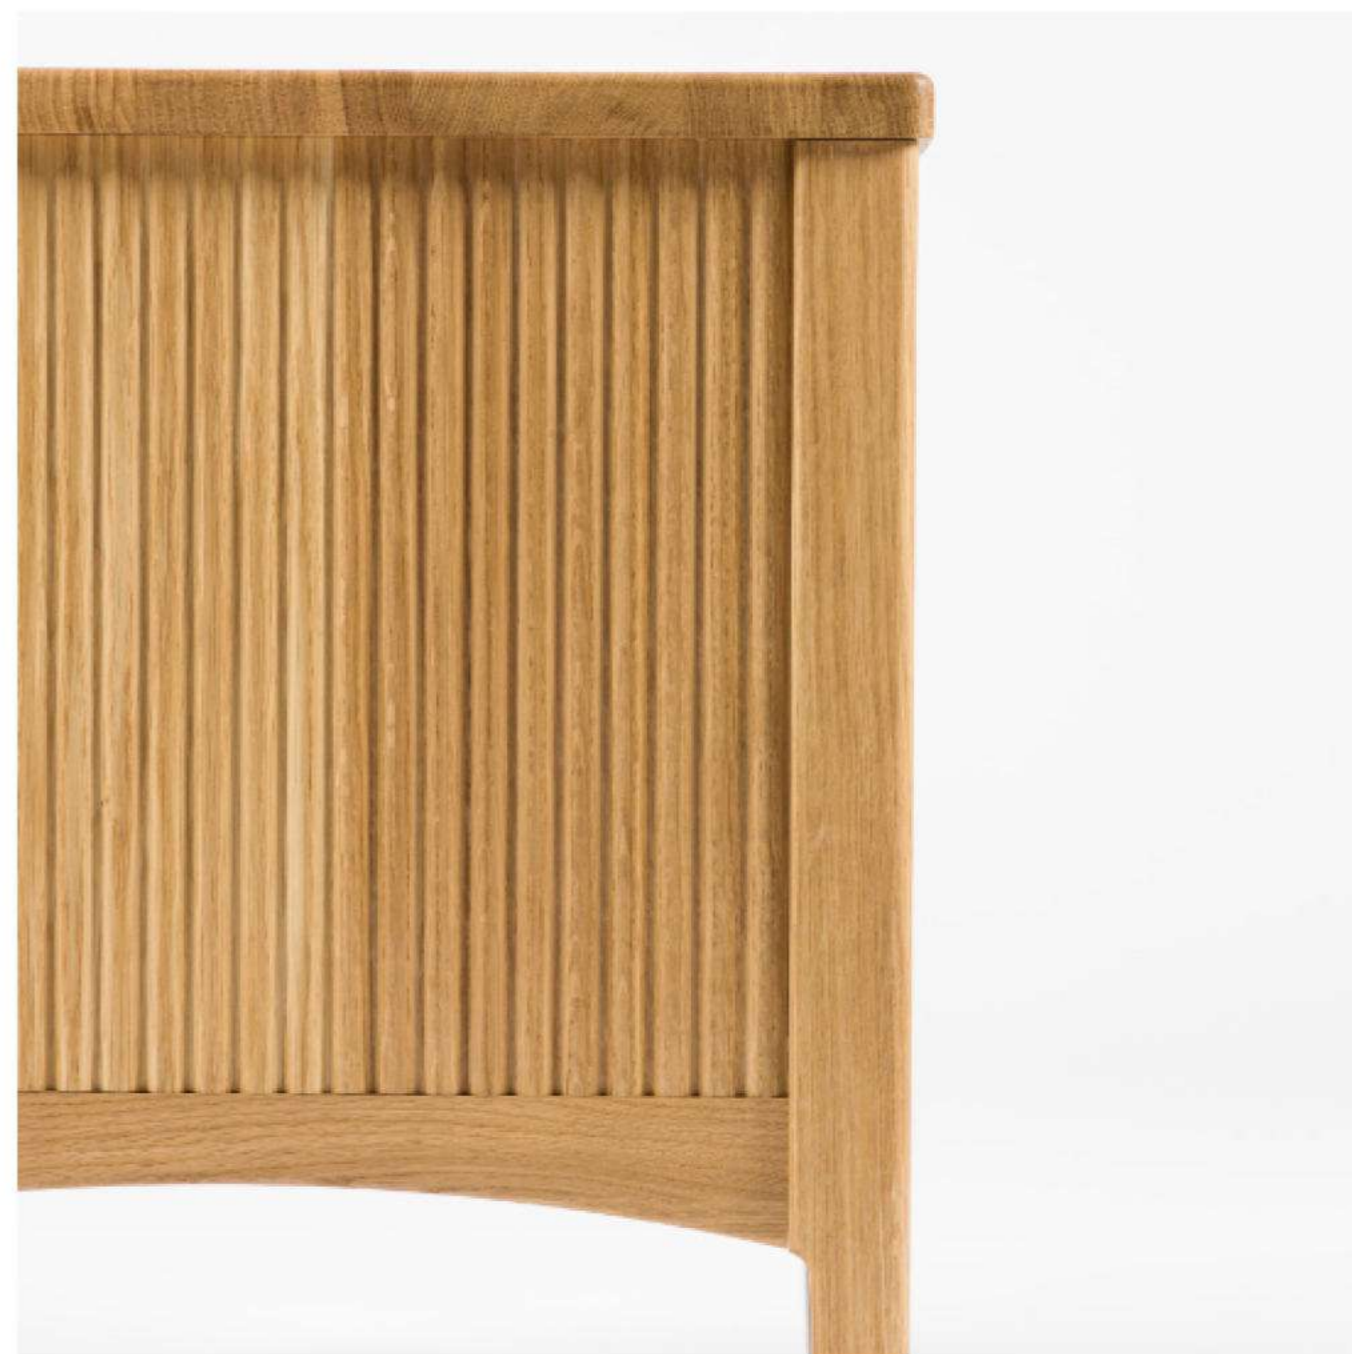

BORGETTO sideboard

DEIVA sideboard

Deiva sideboard / oak, solid wood
W 1800 x D 450 x H 750 mm

DEIVA sideboard

BASSIANO sideboard

Bassiano sideboard / oak, solid wood
W 1600 x D 440 x H 780 mm

BASSIANO sideboard

BEDS

DEIVA bed

Deiva bed / oak, solid wood
W 1420/1620/1820/2020 x D 2020 mm
Height of the bed: 370 mm
Height of the headboard: 960 mm
Total width frame: bed + 120 (mm) frame from each side
Total depth frame: 2180 mm

DEIVA bed

VENEZIA bed

Venezia bed / oak, solid wood
W 1420/1620/1820/2020 x D 2020 mm
Height of the bed: 370 mm
Height of the headboard: 1020 mm
Total width frame: bed + 135 (mm)
Total depth frame: 2190 mm

VENEZIA bed

NIGHTSTANDS

DEIVA nightstand

Deiva nightstand / oak, solid wood
W 600 x D 420 x H 430 mm
Additional top part finishes: leather

VENEZIA nightstand

Venezia nightstand / oak, solid wood
W 510 x D 450 x H 520 mm